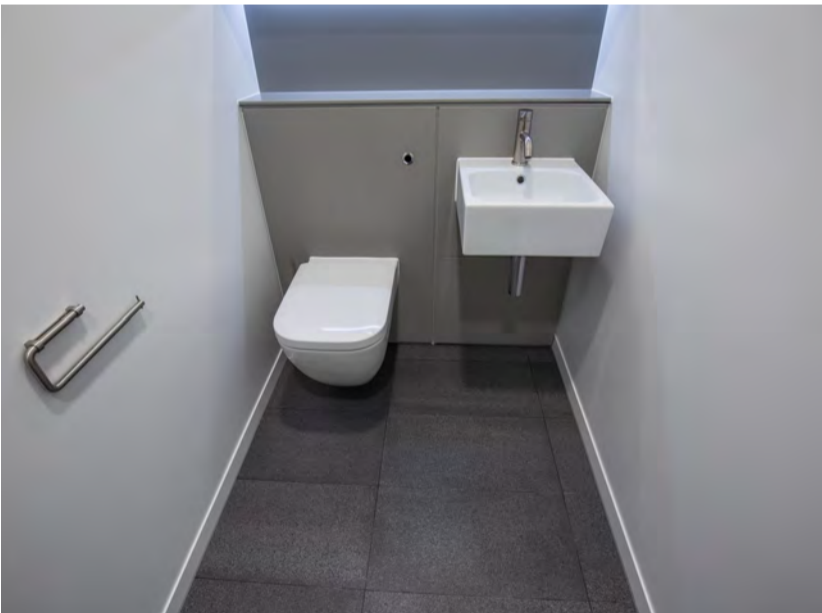

54-56 JERMYN STREET CONCERTO INTEGRATED DUCT PANELS

Super Loos with Concerto integrated duct panels faced with solid surfacing material, stunning reception area with unique artwork. Concerto forms part of the Iconica collection of innovative washrooms and vanity units.