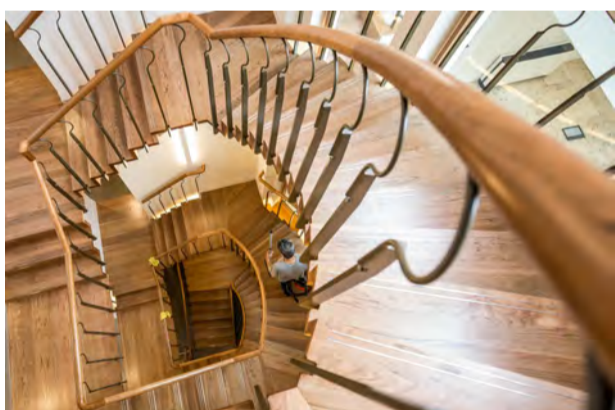

52 WELBECK STREET CONCERTO WALL PANELS

Sliding doors , **Concerto** wall panelling and vanity unit under panels finished in Cherry wood veneer.
Forza solid grade lockers with plain colour panels and **Octave** Cherry wood veneer faced lockers.
Top mounted china basins.