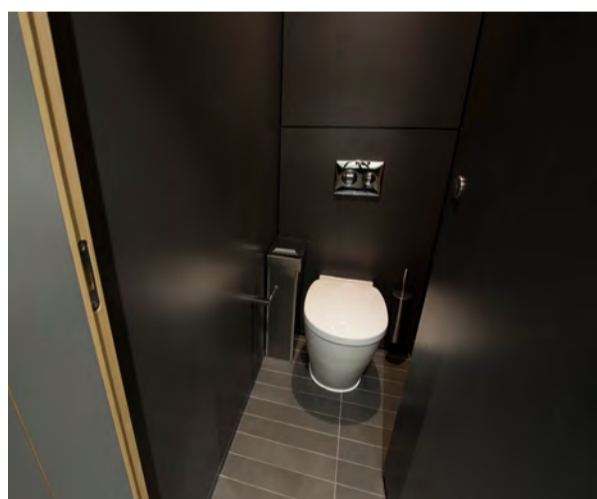

33 QUEEN STREET ALTO CUBICLES IN DARK GREY

Alto full height flush fascia cubicles faced with dark grey HPL laminate, **Concerto** integrated duct panels faced in HPL laminate, Corian slab style vanity tops supported on custom made frame, HPL laminate faced urinal duct panels and modesty screen. Alto forms part of the **Iconica** collection of innovative washroom cubicles and associated products - more case studies can be seen on our web page.