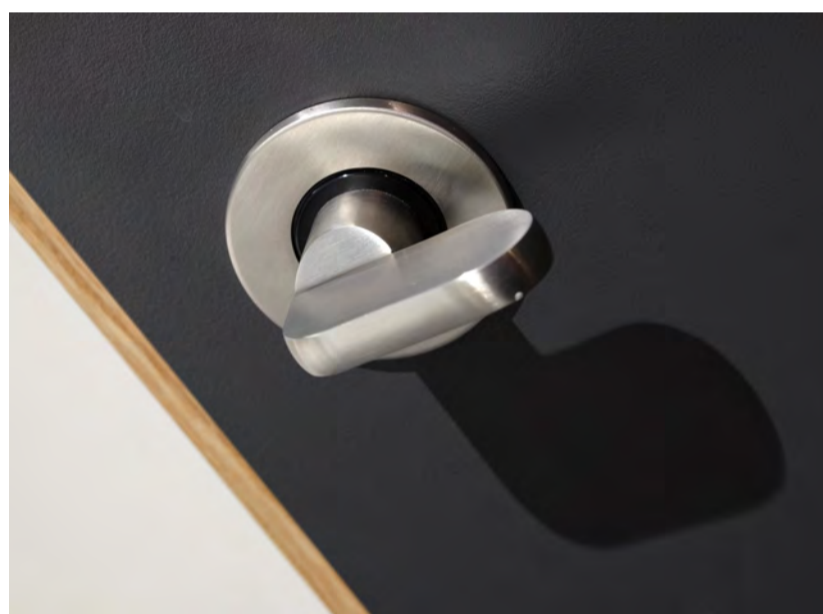

33 QUEEN STREET ALTO CUBICLES IN DARK GREY

Alto full height flush fascia cubicles faced with dark grey HPL laminate, **Concerto** integrated duct panels faced in HPL laminate, Corian slab style vanity tops supported on custom made frame, HPL laminate faced urinal duct panels and modesty screen. Alto forms part of the **Iconica** collection of innovative washroom cubicles and associated products - more case studies can be seen on our web page.