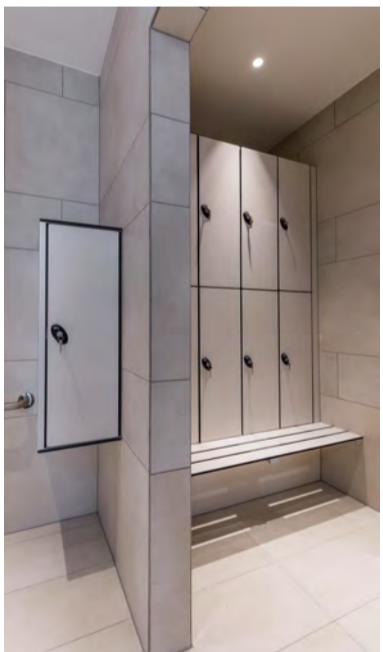

# 25 BEDFORD STREET - ALTO KRISTALLA

**Alto Kristalla** glass faced cubicle doors with contrast wood veneer faced pilasters, **Concerto** integrated duct panels faced in toughened back painted glass, stone vanity units, back painted glass faced modesty screens, **Forza** solid grade laminate shower lockers and matching benching.