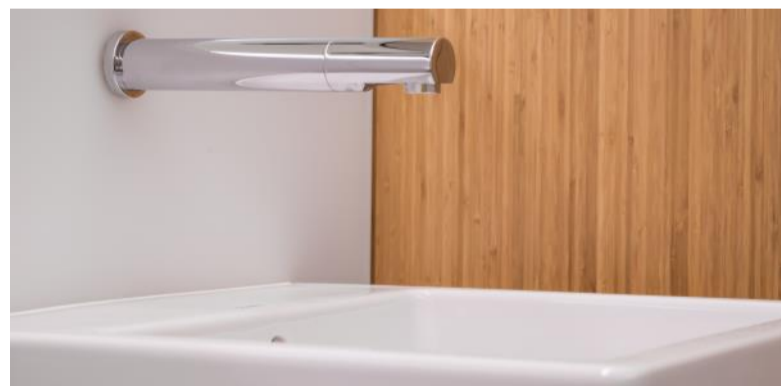

98 FETTER LANE ALTO BAMBOO CUBICLES & CONCERTO GALSS DUCTS

Stylish Alto full height flush fascia cubicles faced with eco friendly Bamboo veneer. Concerto integrated duct panels faced with toughened glass. DDA compliant stainless steel locks and s/steel hardware. Alto forms part of the Iconica collection of washroom cubicles and associated products.