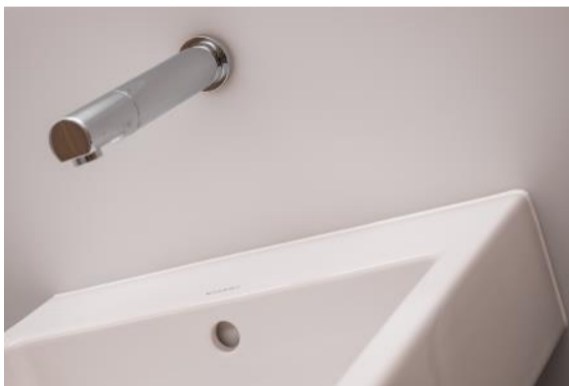

98 FETTER LANE ALTO BAMBOO CUBICLES & CONCERTO GALSS DUCTS

Stylish Alto full height flush fascia cubicles faced with eco friendly Bamboo veneer. Concerto integrated duct panels faced with toughened glass. DDA compliant stainless steel locks and s/steel hardware. Alto forms part of the Iconica collection of washroom cubicles and associated products.