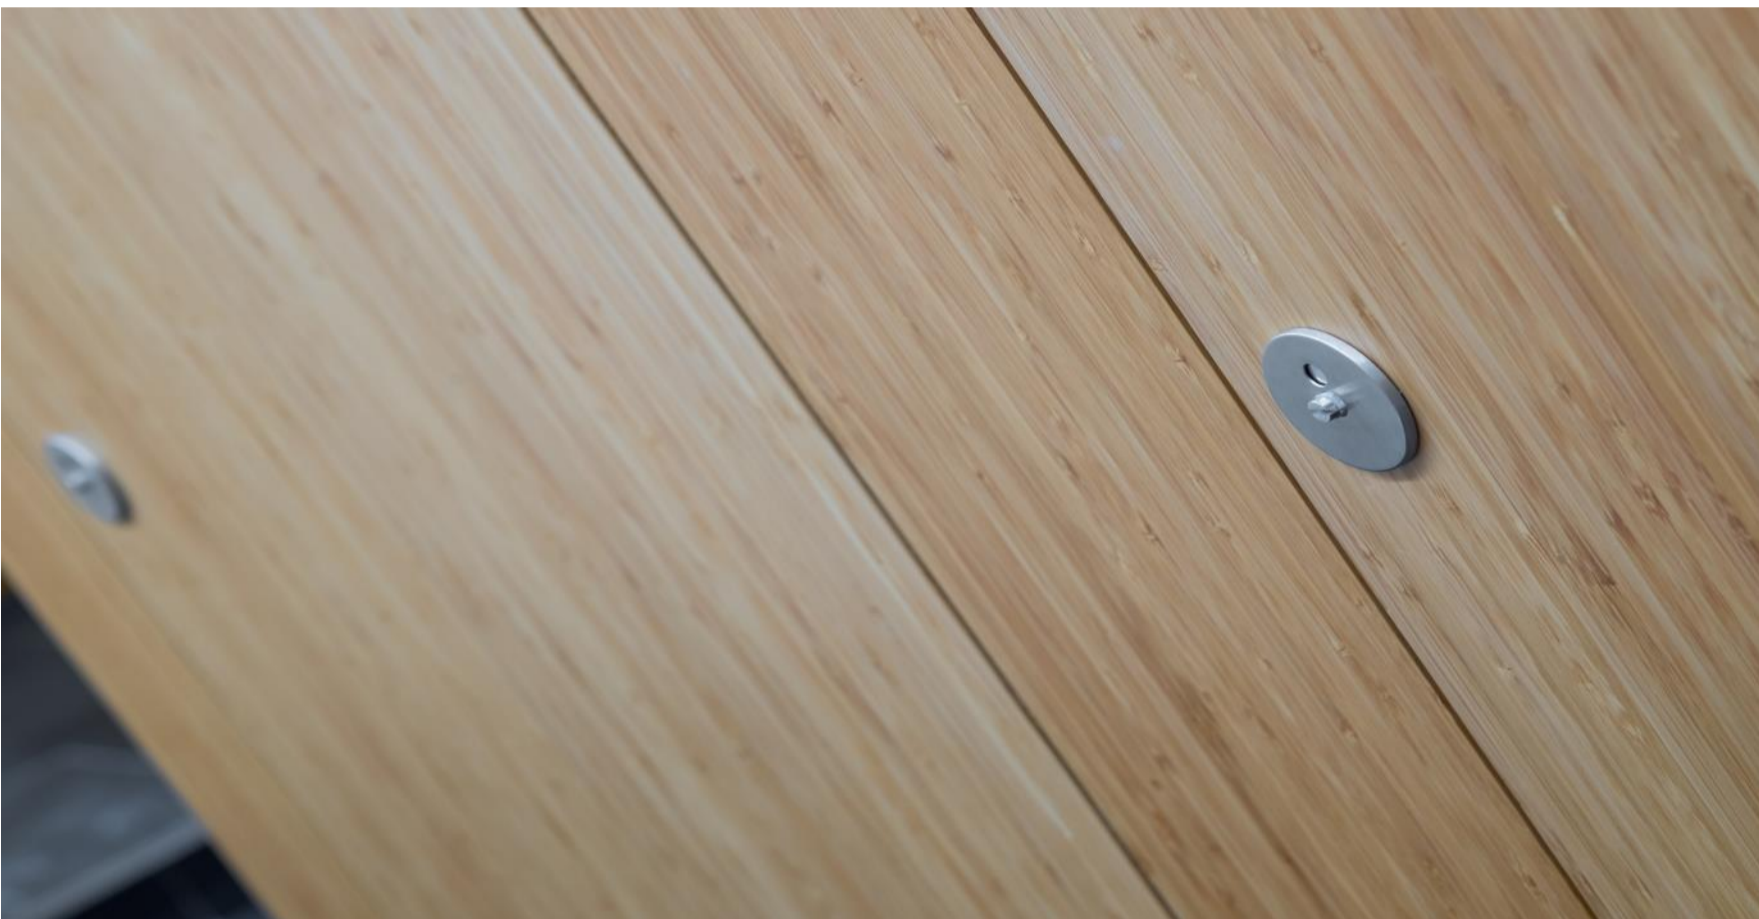

98 FETTER LANE ALTO BAMBOO CUBICLES & CONCERTO GALSS DUCTS

Stylish Alto full height flush fascia cubicles faced with eco friendly Bamboo veneer. Concerto integrated duct panels faced with toughened glass. DDA compliant stainless steel locks and s/steel hardware. Alto forms part of the Iconica collection of washroom cubicles and associated products.