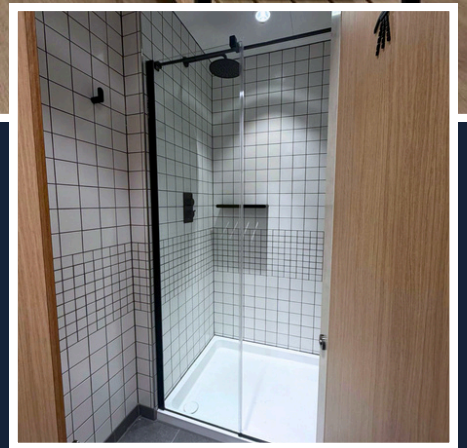

6 MORE LONDON

CASE STUDY

**Bespoke Alto Cubicles.
Octave Lockers with Legato
freestanding bench.**

**Corian vanity units with
integrated basins with Tego
mirrors.**

Bespoke Alto Shower Cubicles