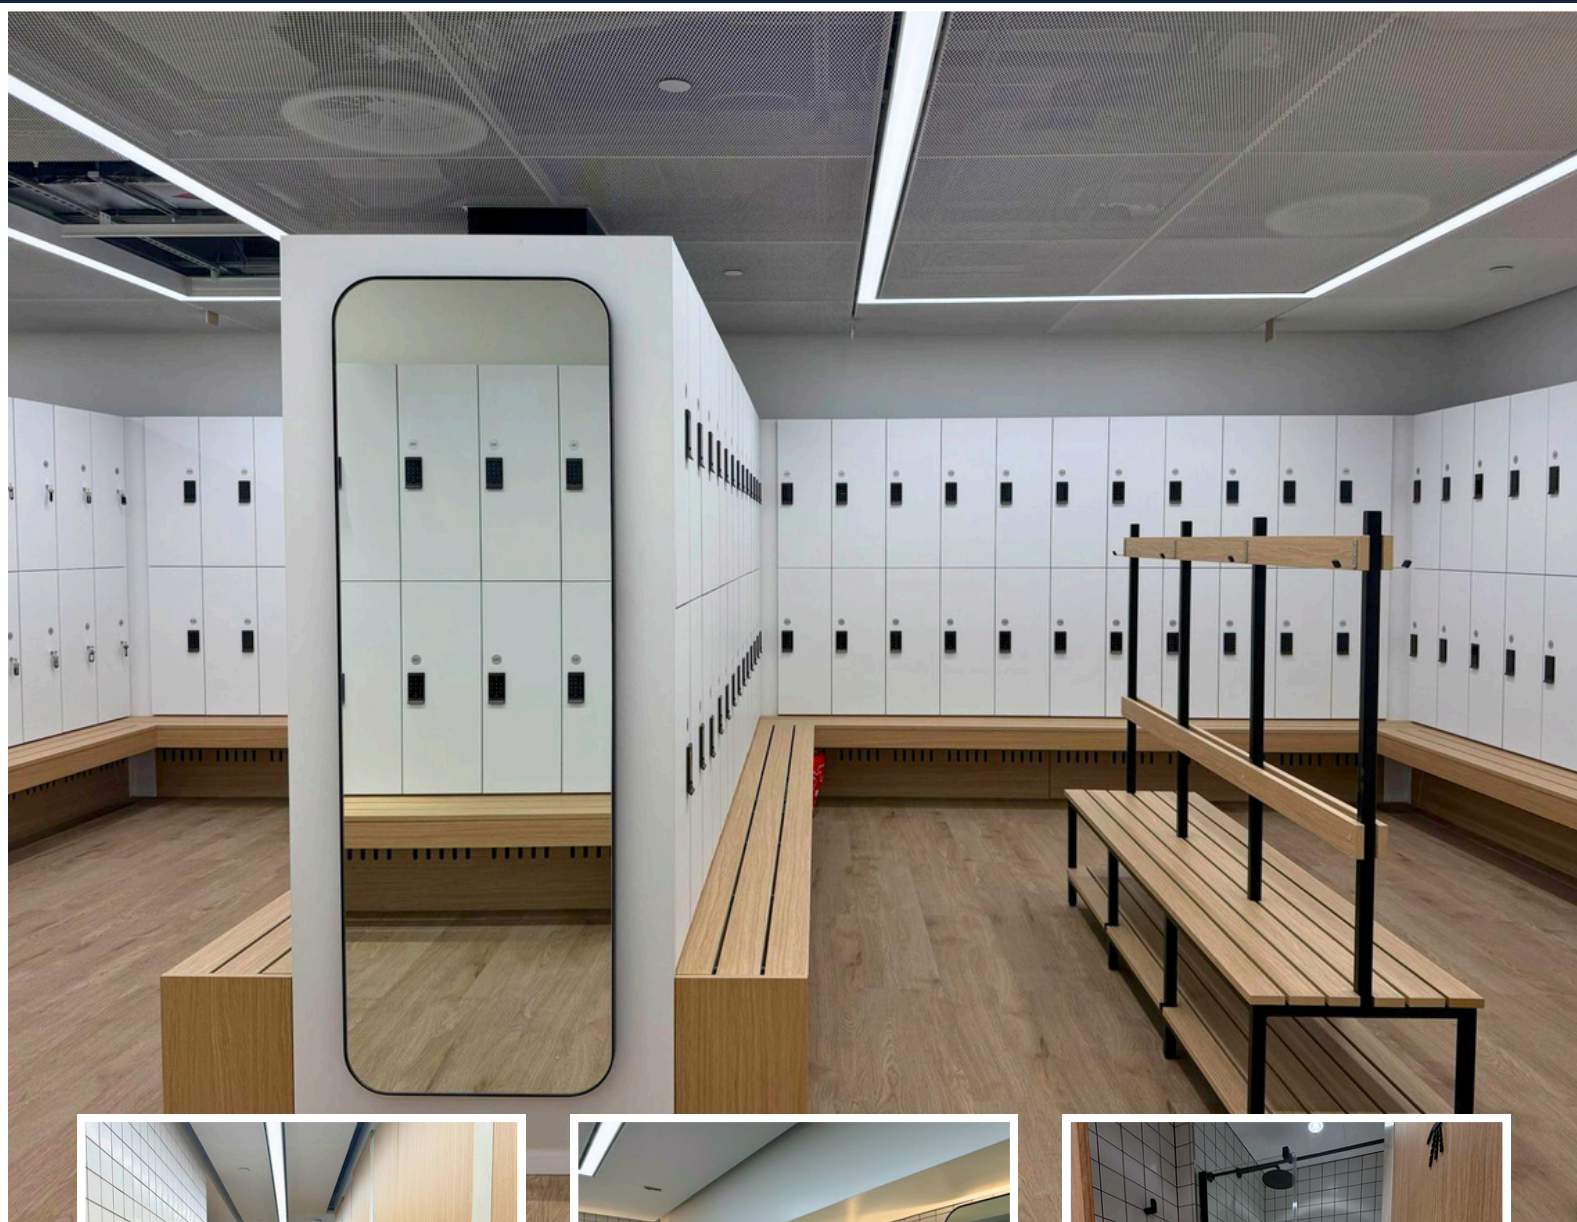

6 MORE LONDON

CASE STUDY

**Bespoke Alto Cubicles.
Octave Lockers with Legato
freestanding bench.**

**Corian vanity units with
integrated basins with Tego
mirrors.**

Bespoke Alto Shower Cubicles