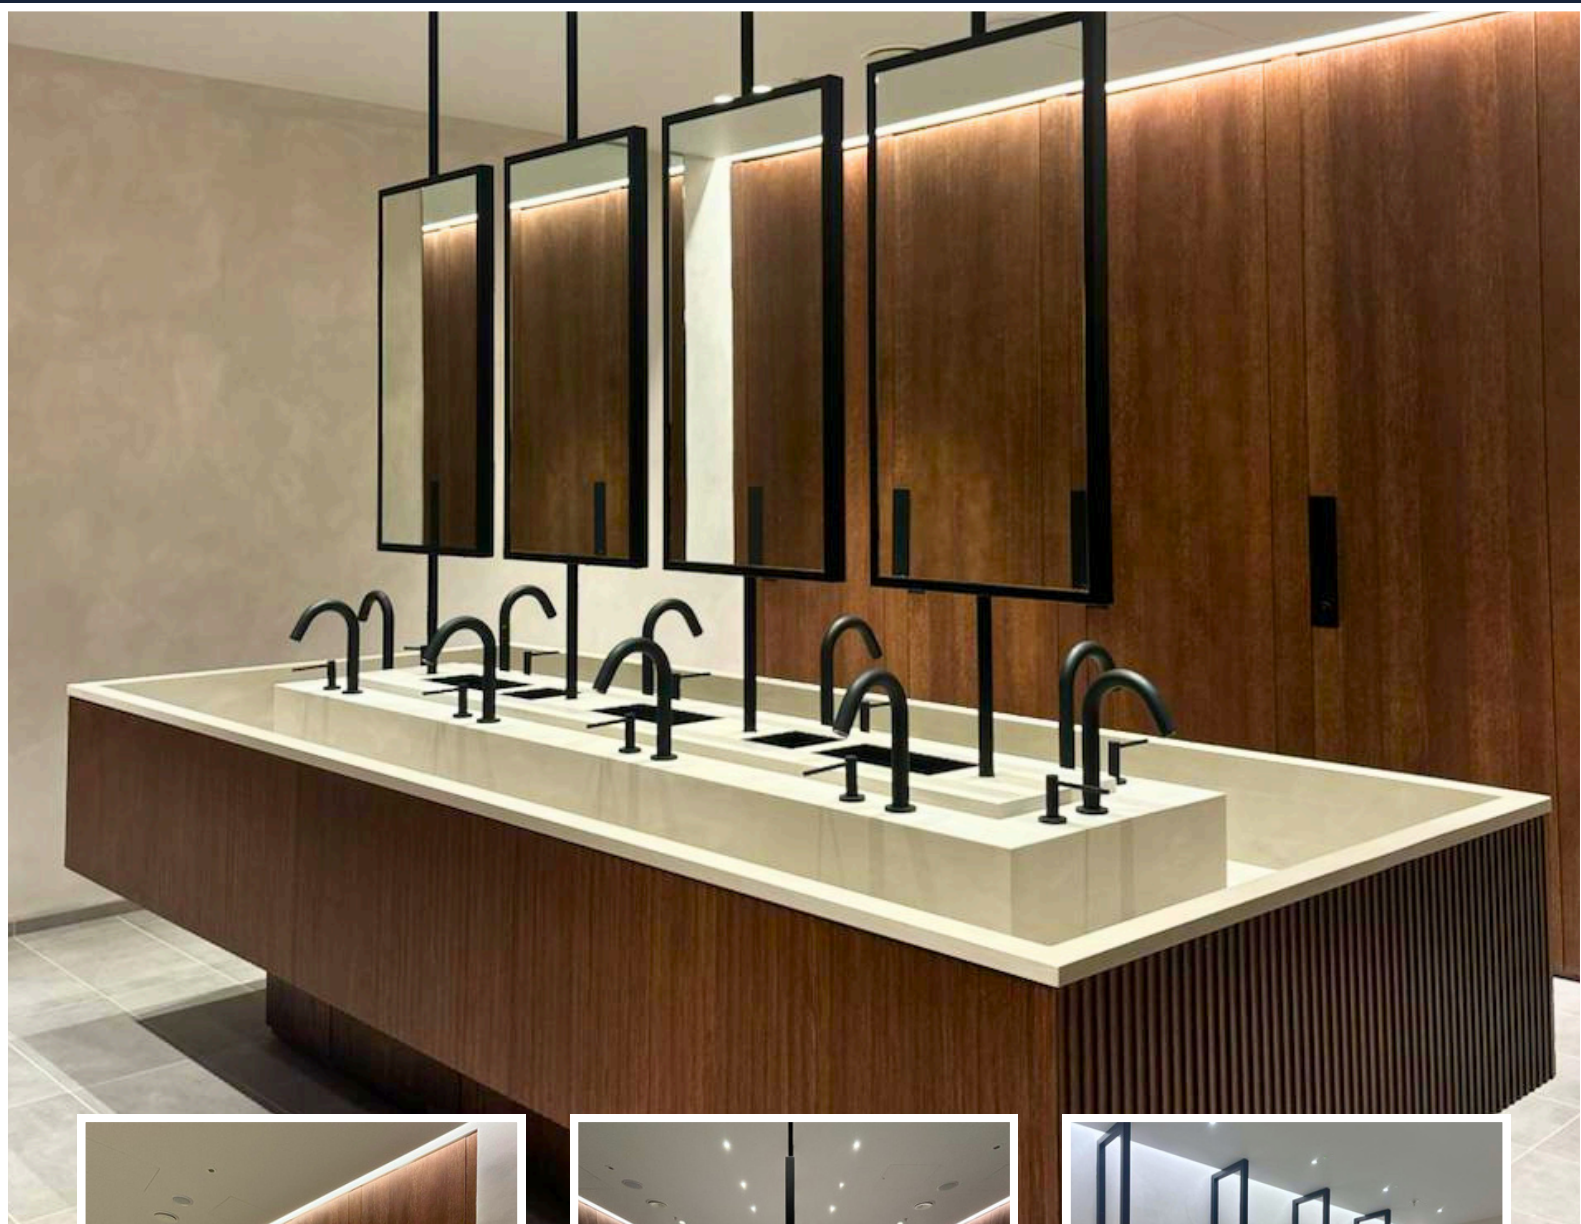

ANGEL SQUARE

CASE STUDY

Alto veneer cubicles with black ceramic coating fittings

Bespoke centre piece, Corian vanity with featured fascia and bespoke mirrors, black ironmongery.

Bespoke metal and veneer urinal screens