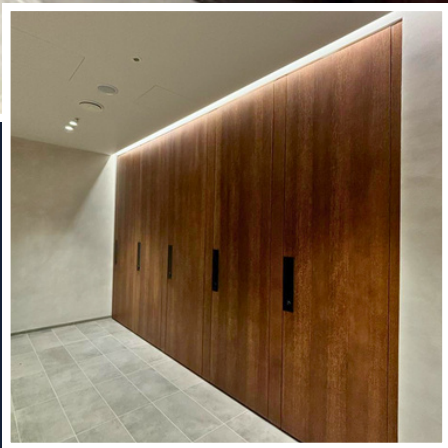

ANGEL SQUARE

CASE STUDY

Alto veneer cubicles with black ceramic coating fittings

Bespoke centre piece, Corian vanity with featured fascia and bespoke mirrors, black ironmongery.

Bespoke metal and veneer urinal screens