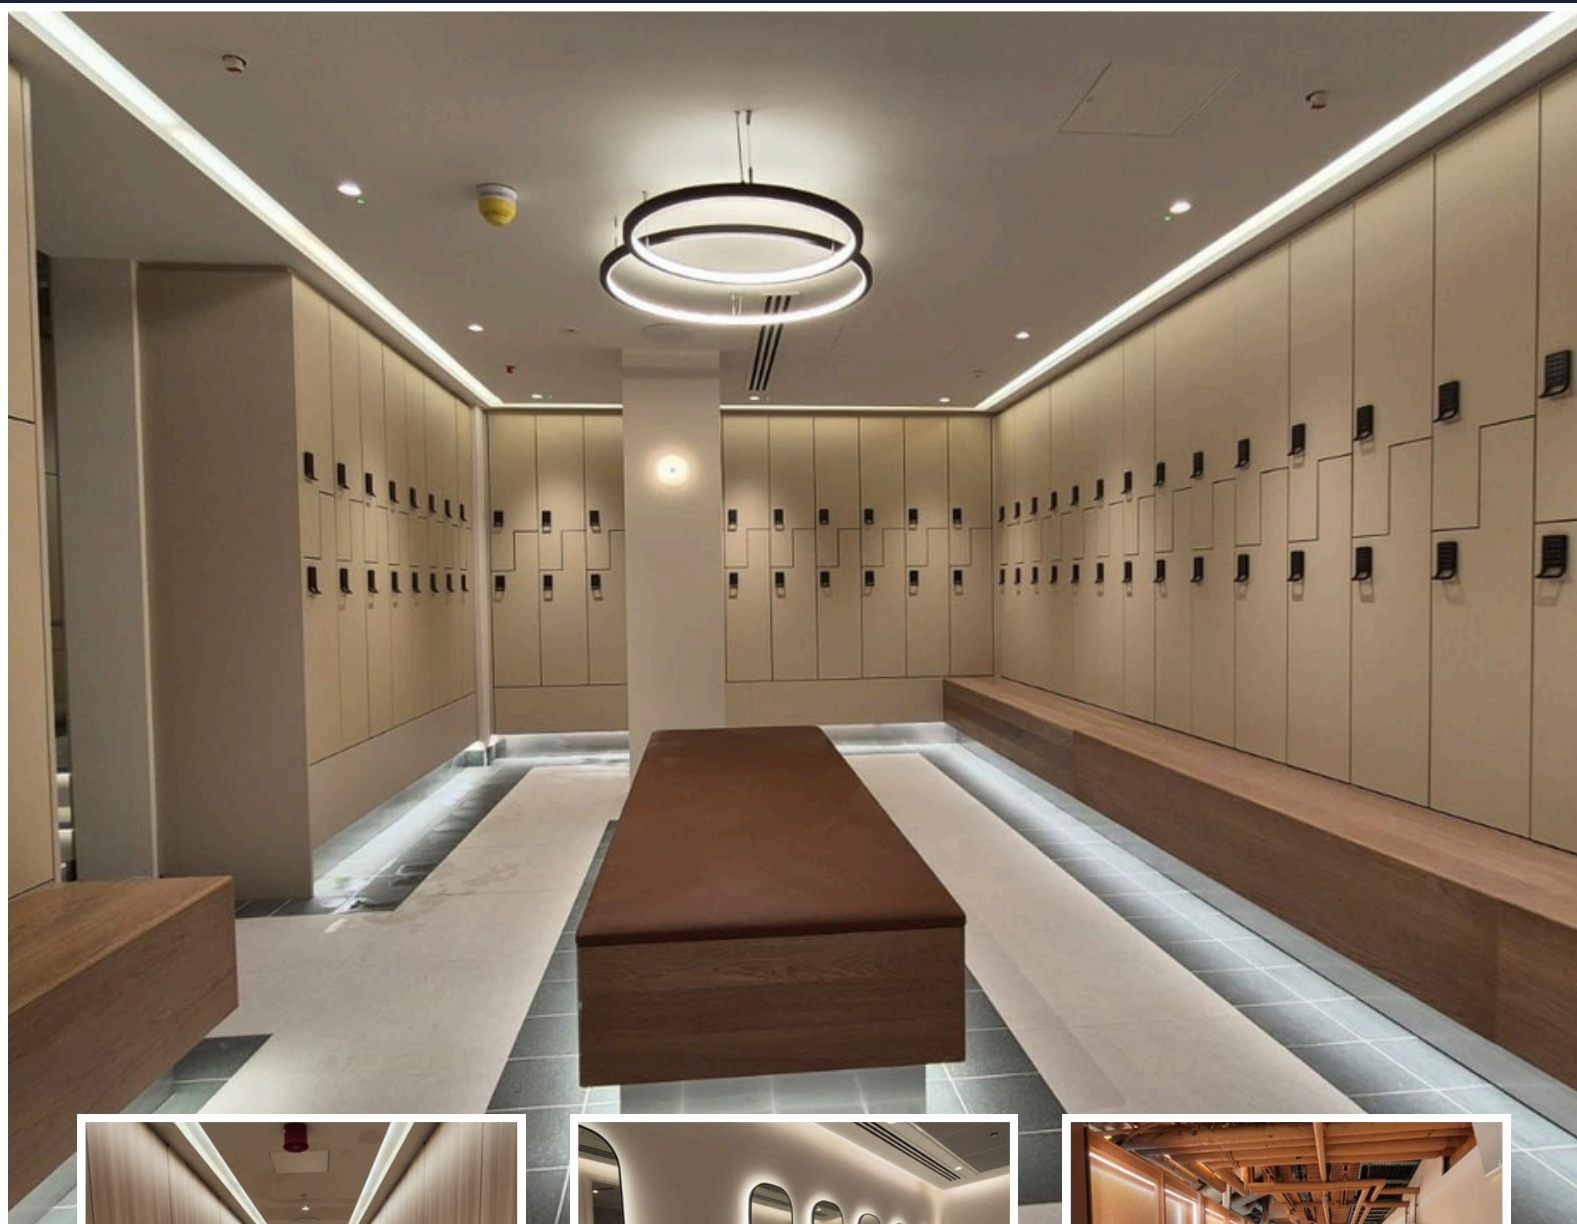

66 SHOE LANE

CASE STUDY

**Marcato SGL cubicles
Fenix Octave Lockers with
hardwood benching
Upholstered benching**

**Hi Macs Vanity trough
and hairdryer station
HPL towel stations**

**Mesh corridor screen
Doors sets**