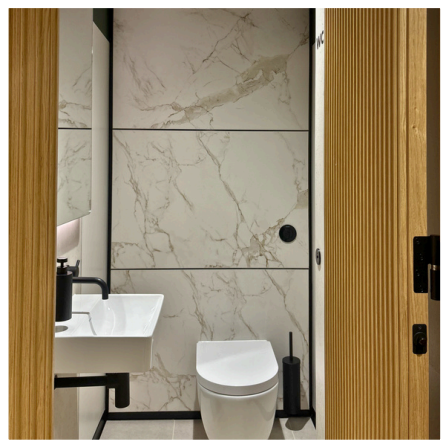

40 GROSVENOR PLACE

CASE STUDY

Alto Grappa fluted oak superloo cubicles with Corian vanity unit.

Dekton vanity & hairdryer unit.
Bespoke towel station.
Oak veneer lockers.
Freestanding Bench.

Alto Grappa fluted oak shower cubicles with an oak veneer bench.