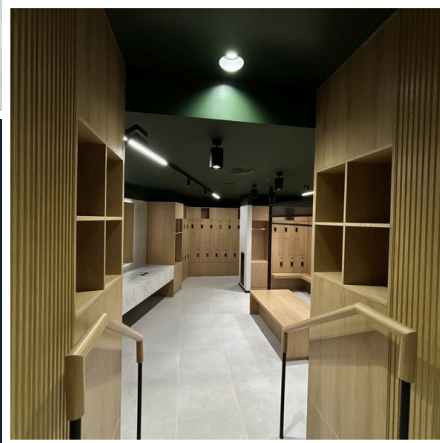

40 GROSVENOR PLACE

CASE STUDY

Alto Grappa fluted oak superloo cubicles with Corian vanity unit.

Dekton vanity & hairdryer unit.
Bespoke towel station.
Oak veneer lockers.
Freestanding Bench.

Alto Grappa fluted oak shower cubicles with an oak veneer bench.