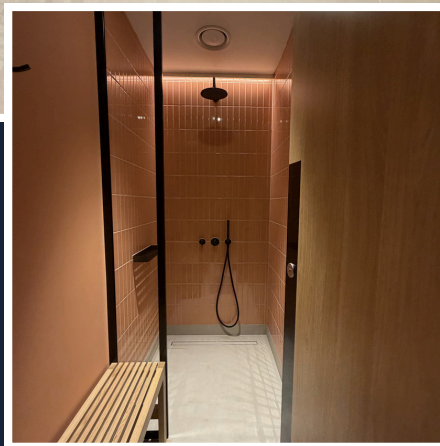

BROADGATE QUARTER

CASE STUDY

HiMacs Corian washtrough.
Laminate Octave lockers.

Marcato Shower cubicles in Egger
Kaiserberg Oak.
Legato shower bench.

Superloo with laminate ducting,
HiMacs solid surface integrated
trough. Tego mirror unit.