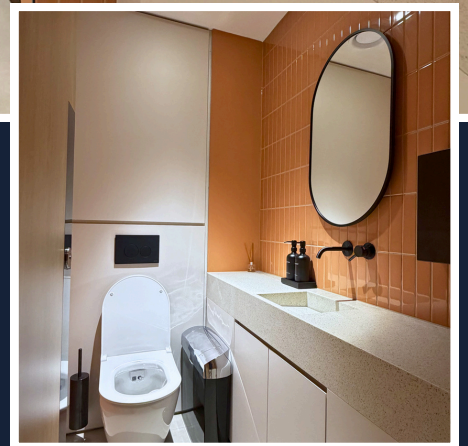

BROADGATE QUARTER

CASE STUDY

HiMacs Corian washtrough.
Laminate Octave lockers.

Marcato Shower cubicles in Egger
Kaiserberg Oak.
Legato shower bench.

Superloo with laminate ducting,
HiMacs solid surface integrated
trough. Tego mirror unit.