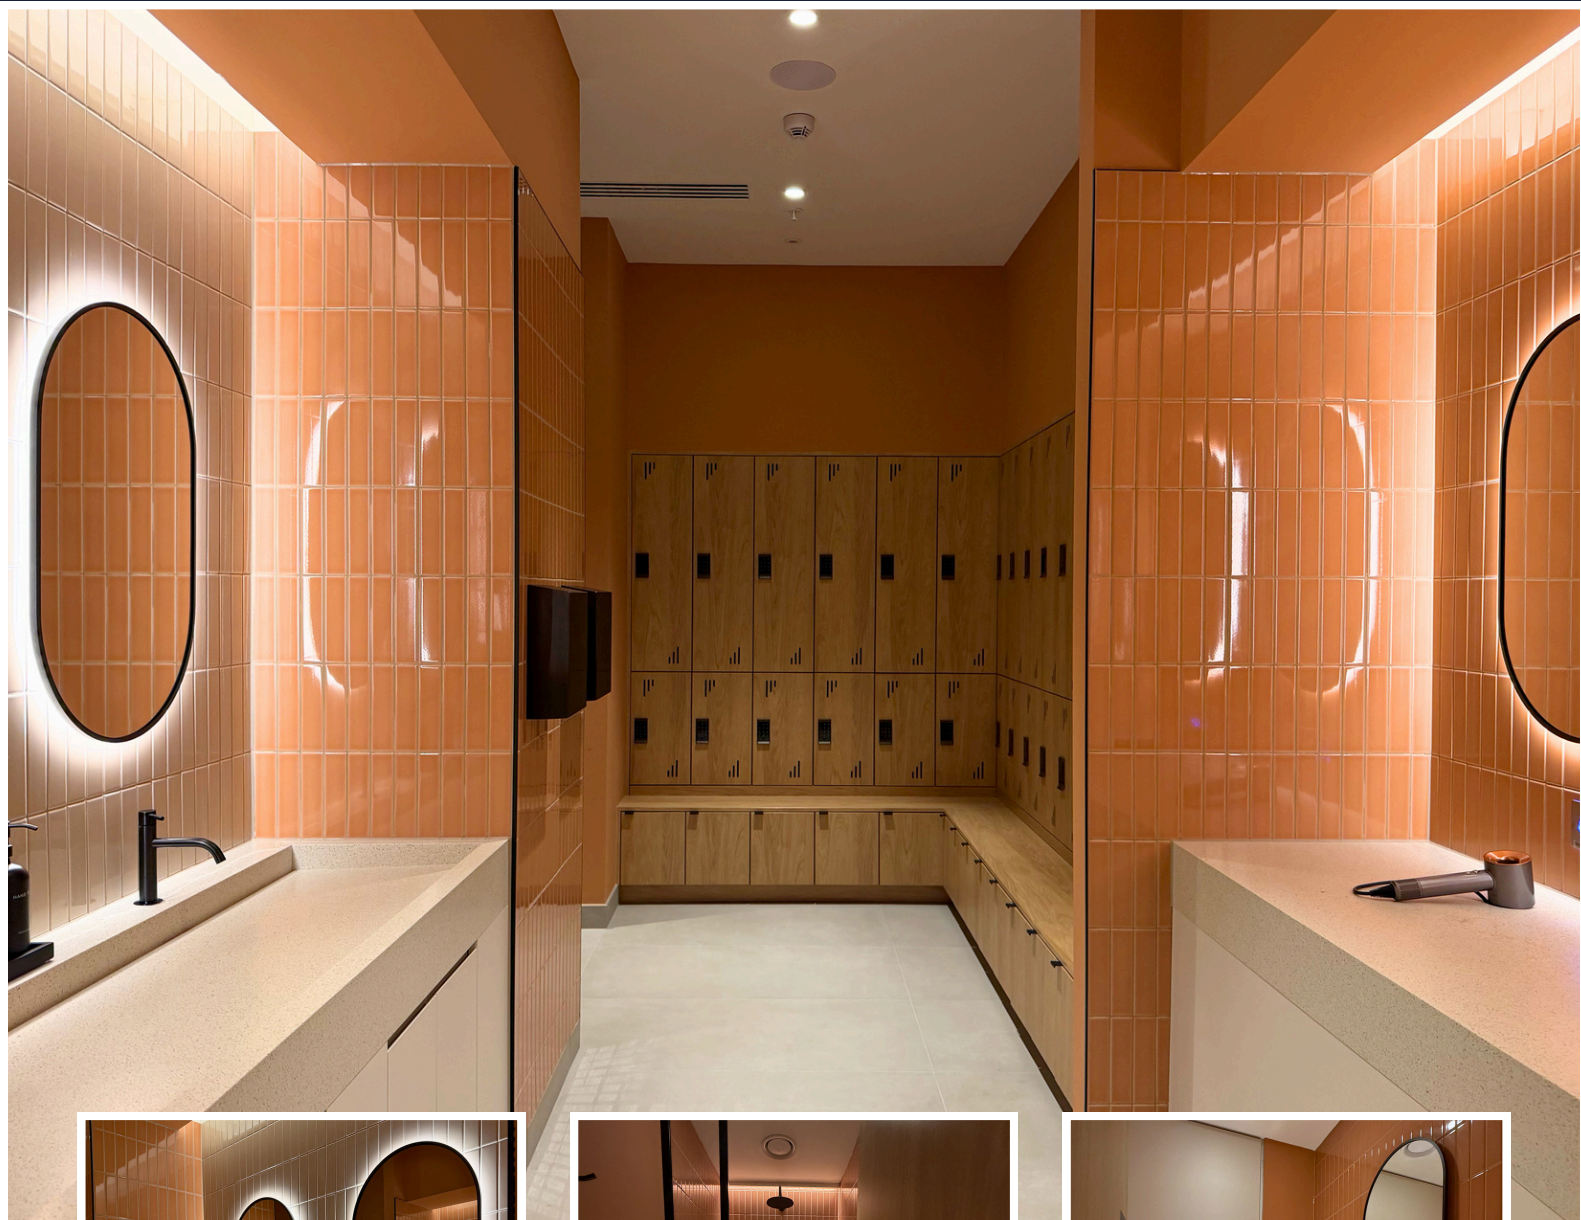

BROADGATE QUARTER

CASE STUDY

HiMacs Corian washtrough.
Laminate Octave lockers.

Marcato Shower cubicles in Egger
Kaiserberg Oak.
Legato shower bench.

Superloo with laminate ducting,
HiMacs solid surface integrated
trough. Tego mirror unit.